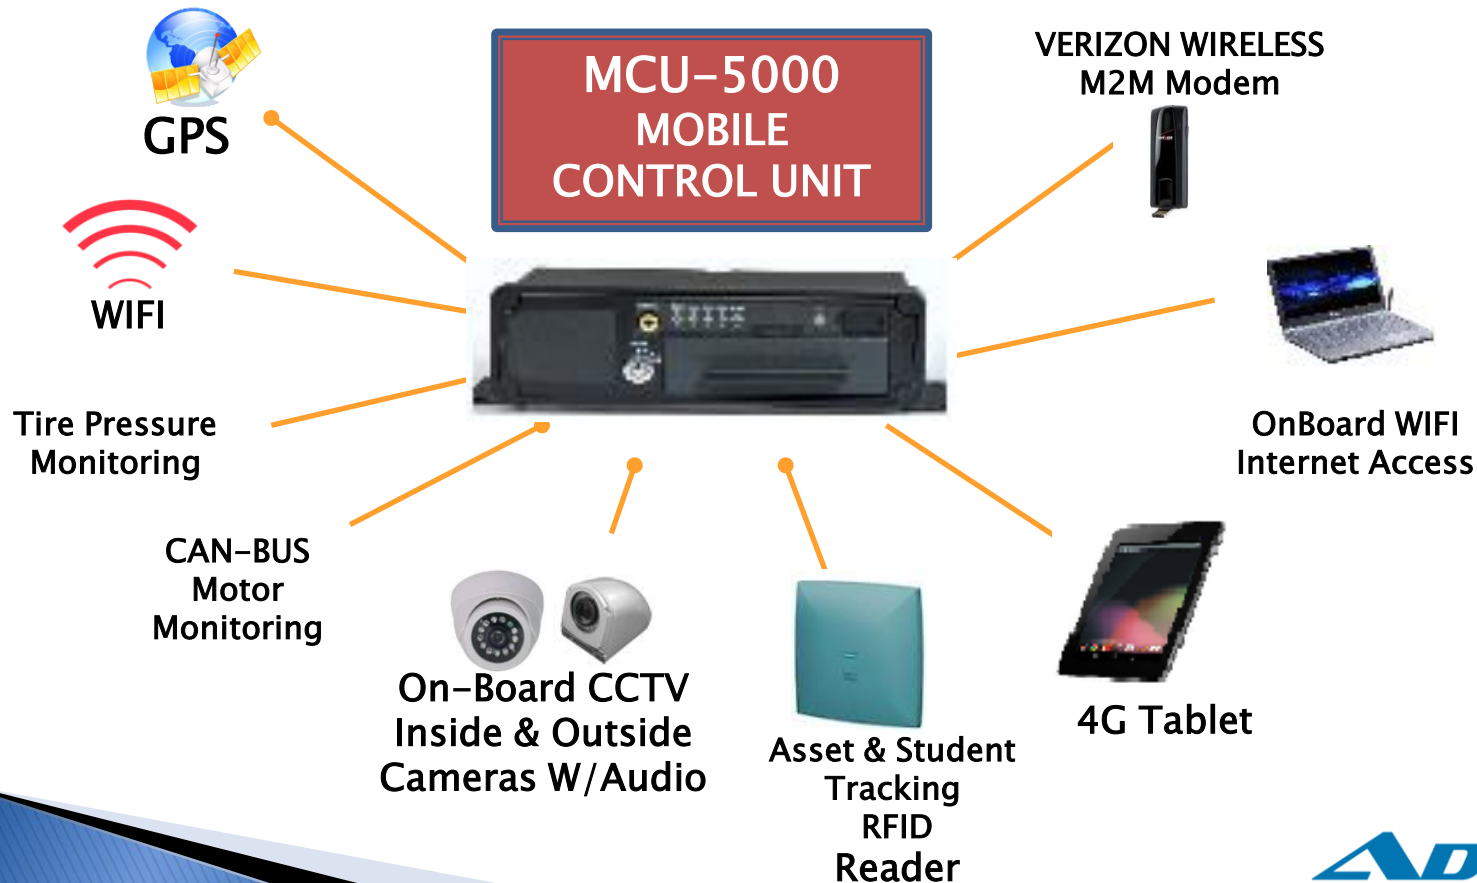

PART OF UNIFIED PLATFORM

**Same SMS Security Management Software Supports
Multiple CCTV, RFID & GPS Sources**

**C-WATCH
Field Deployed
CCTV System**

**DVW
Security
Management
Software**

**VMS5000
Vehicle Video
Enabled GPS**

**Portable
C-WATCH System
Telescopic Mast
& Generator**

**Body Worn
CCTV**

**Building
CCTV System**

**Asset
Management
Tracking**

**Cell Phone
Transmits to
CCTV System**

One Device Controls It All

C-WATCH

Contact: