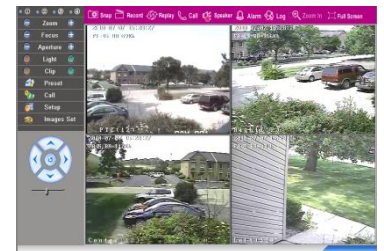

**HD CCTV Snapshot
From C-WATCH**

**Portable C-WATCH
Trailer with Solar &
Generator**

C-WATCH

KEY FEATURES

- ▶ Records video and/or audio internally with **'On-Board Storage'**
- ▶ **Local & Remote Access** to live and recorded video over WIFI, Cellular, Internet
- ▶ **HD CCTV** (High Definition Megapixel) Models for **High Quality Video**
- ▶ Local & Remote **Pan/Tilt/Zoom Control**
No lag in control and response with ability to use secondary video substream
- ▶ Create Portable **Wireless Hot Spot**
Provides temporary access to Internet

With 3 IR Fixed Cameras

RECORDING 'At The Edge'

Video is recorded **ON-BOARD**

Without the need to be connected to a network

- ▶ Recordings can be Locally & Remotely accessed over WIFI, Cell Phones and the Internet
- ▶ Up to 1000 Cameras can also be *simultaneously accessed* over LAN, WAN or Internet at Central Monitoring Location(s).
- ▶ Recording done in Proprietary Format that can be converted to Open Architecture .AVI as needed

REMOTE VIEW & CONTROL

Remote View & Control Over Verizon Wireless, Phones & WIFI Networks and WIFI PCs

- ▶ C-WATCH SYSTEMS can be simultaneously accessed over WIFI, Cell Phones and the Internet
- ▶ Dedicated & IE Browser Based Software Functions
- ▶ Can be accessed by up to 10 users at same time
- ▶ **The security on a C-WATCH is 3 levels deep**
WPA 2 Network Security....No SSID Shown
CCTV Video Stream AES Encrypted
Software Password Protected